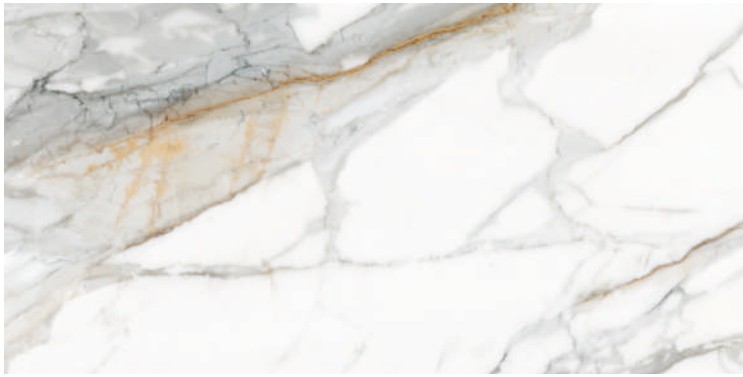

VITA GLOSS

POLISHED 

Porcelánico / Porcelain tile

49.1 x 98.2 cm Rect.

VITA GLOSS
49.1x98.2 cm. Rect.

P070 m²

DECO VITA GLOSS
49.1x98.2 cm. Rect.

P074 m²

Vita Gloss / Deco Vita Gloss 49.1x98.2 cm. Rect.