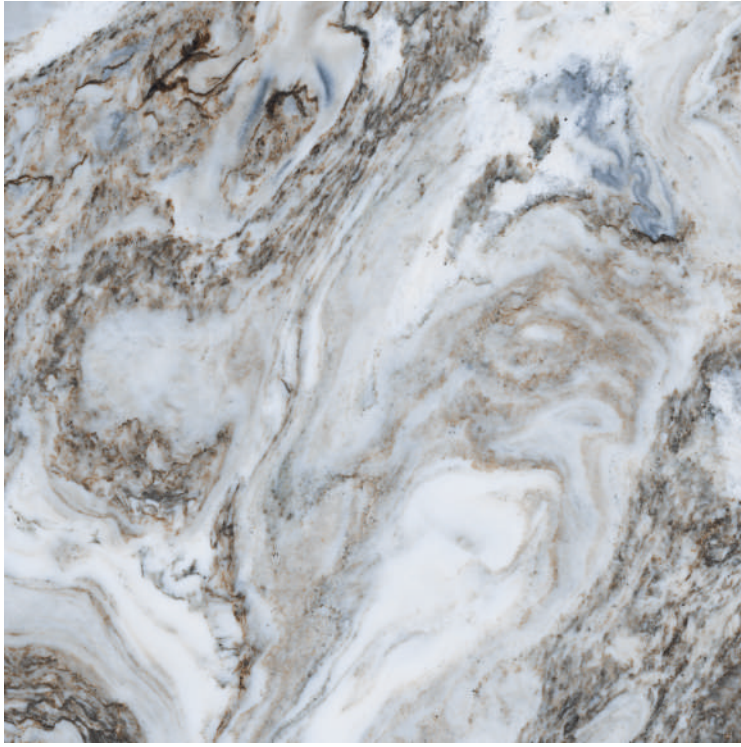

NEBULA GLOSS

POLISHED 

Porcelánico / Porcelain tile

98.2 x 98.2 cm Rect.

NEBULA SKY GLOSS
98.2x98.2 cm. Rect.

P092 m²

NEBULA EMERALD GLOSS
98.2x98.2 cm. Rect.

P092 m²

Nebula Sky Gloss 98.2x98.2 cm. Rect.