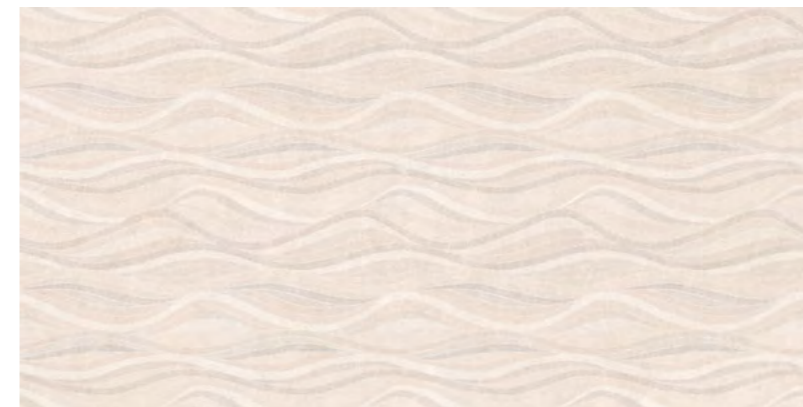

DUOMO Arena
53 x 106 cm Rect.

P047 m²

P035 m²