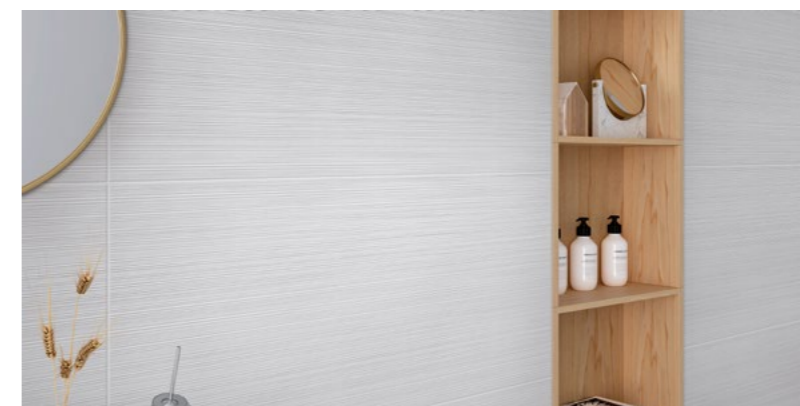

COTTON Fila Mate
53 x 106 cm Rect.

P047 m²