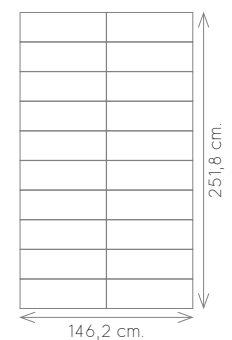

*Medida con junta de 2 mm
Installed with 2mms grout joint