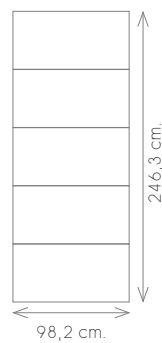

*Medida con junta de 2 mm
Installed with 2mms grout joint

Deco Relax

MURAL PORCELÁNICO PORCELAIN TILES MURAL

- Deco RELAX Mate
295x246,3 cm
1 ud = 15 pz (49,1x98,2 cm Rect.)
P235

*Medida con junta de 2 mm
Installed with 2mms grout joint

MURAL PASTA BLANCA WHITE BODY MURAL

- Deco RELAX Mate
292,6x251,8 cm
1 ud = 40 pz (25x73 cm)
P221
- Deco RELAX Brillo
292,6x251,8 cm
1 ud = 40 pz (25x73 cm)
P221

*Medida con junta de 2 mm
Installed with 2mms grout joint

Deco Smile

MURAL PORCELÁNICO
PORCELAIN TILES MURAL

- Deco SMILE Mate
98,2x246,3 cm
1 ud = 5 pz [49,1x98,2 cm Rect.]
P164

*Medida con junta de 2 mm
Installed with 2mms grout joint

MURAL PASTA BLANCA
WHITE BODY MURAL