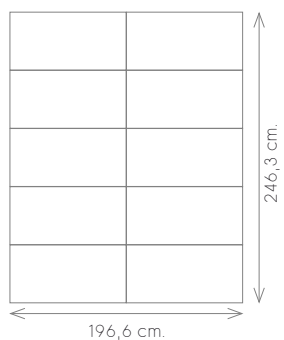

*Medida con junta de 2 mm
Installed with 2mms grout joint

Deco Office

MURAL PORCELÁNICO PORCELAIN TILES MURAL

- Deco OFFICE Mate
196,6x246,3 cm
1 ud = 10 pz (49,1x98,2 cm Rect.)
P207

*Medida con junta de 2 mm
Installed with 2mms grout joint